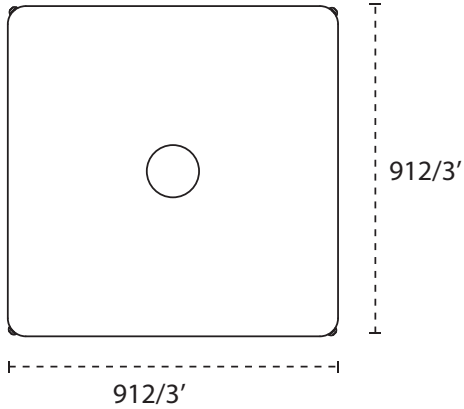

DIMENSIONS BASE (mm/inch)

ARCHITECTURE / ARCHITECTURE FULL BLACK