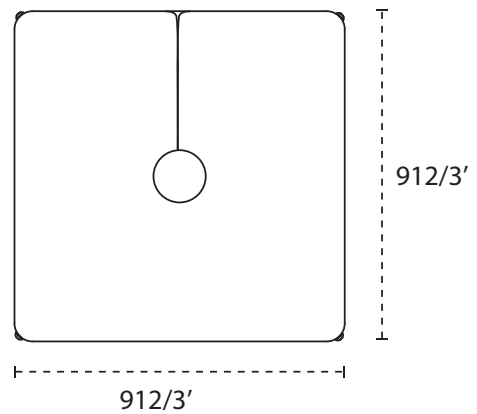

DIMENSIONS BASE (mm/inch)

ARCHITECTURE / ARCHITECTURE FULL BLACK

NATURE

MARINE

CULTURE