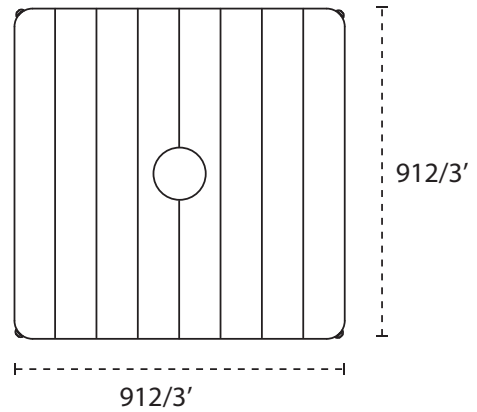

DIMENSIONS BASE (mm/inch)

ARCHITECTURE / ARCHITECTURE FULL BLACK

NATURE

MARINE

CULTURE