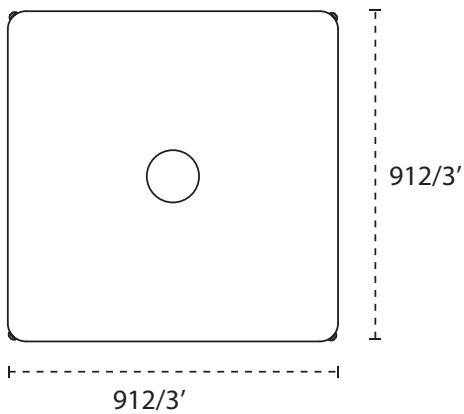

DIMENSIONS BASE (mm/inch)

ARCHITECTURE / ARCHITECTURE FULL BLACK

NATURE

MARINE

CULTURE