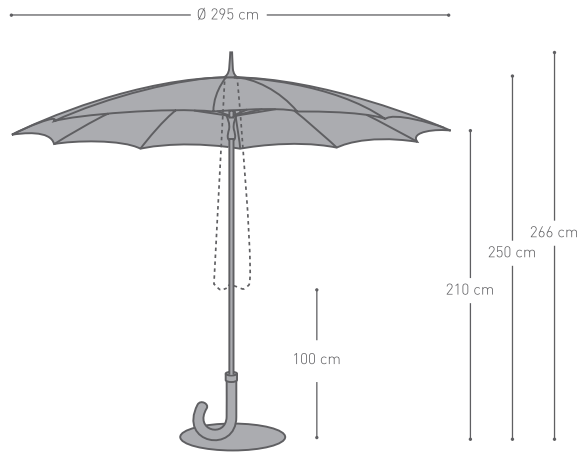

GULLIVER

design by Davy Grosemans for Sywawa

GULLIVER Ø 295 cm		
FABRIC	top fabric	Polyester with acrylic/teflon coating ± 200 gr/m ² , highly UV resistant
POLE		Ø 35 mm - Anodised aluminium, Powder coated
RIBS		10 steel ribs paragon, metalized and coated
HEIGHT	open	266 cm
	closed	266 cm
SHADE AREA		±7,07 m ²
	WEIGHT	8 kg
	PACKAGING	275 x 27 x 27 cm
PROTECTIVE COVER		Polyester with acrylic/teflon coating ± 200 gr/m ² , highly UV resistant, grey
This parasol also fits in any standard base for parasols up to Ø 3m that allows parasol poles of Ø 35mm. The standard base must have a minimum size of Ø 74cm or 45x45cm and a minimum weight of 42,5 kg. Guarantee only with original Sywawa parts.		

MAKE YOUR OWN CHOICE

	WHITE	YELLOW	ORANGE	RED	BLUE	BLACK
WHITE FRAME (pole-ribs-base plate)	 White - White	 Yellow - White	 Orange - White	 Red - White	 Blue - White	 Black - White 2
	 White - Black 1	 White - Yellow	 White - Orange	 White - Red	 White - Blue	 Black - White 3
BLACK FRAME (pole-ribs-base plate)	 White - Black 2	 Yellow - Black	 Orange - Black	 Red - Black	 Blue - Black	 Black - Black
	 White - Black 3	 Black - Yellow	 Black - Orange	 Black - Red	 Black - Blue	 Black - White 1