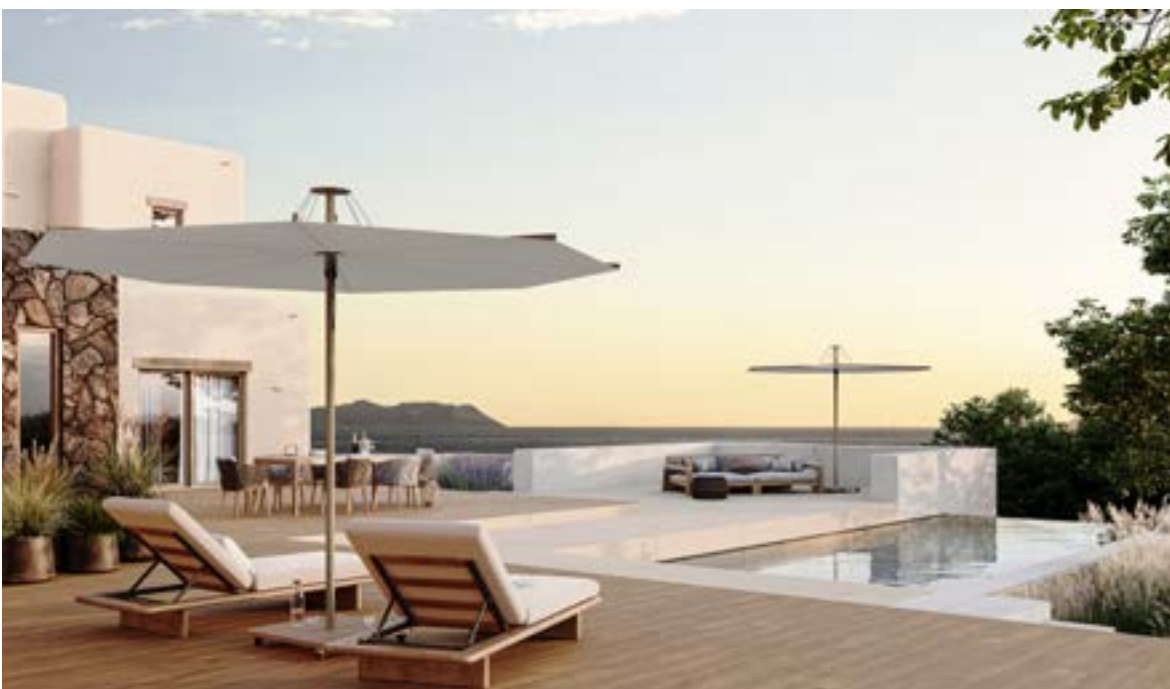

Umbrosa Guideline | Infina UX

Who is Umbrosa?

Unique Shade Design, there is no better way to describe where Umbrosa stands for. Umbrosa offers stylish and sustainable shade solutions for the residential and the project market. All products are developed and produced in Belgium. The range consists of a standard collection, UX collection and umbrella bases.

[Download our logo here](#)

Main collection images

[All collection images](#)